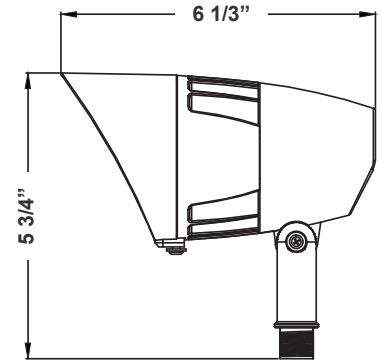

Project Name: \_\_\_\_\_

Note: \_\_\_\_\_

Type: \_\_\_\_\_

Selection:

5 3/4"(H) x 6 1/3"(W) x 3 2/5"(D)

Ideal for general site lighting, alleys, loading docks, doorway, pathway, and parking areas. Great for use with motion sensors and another instant on/off controls.