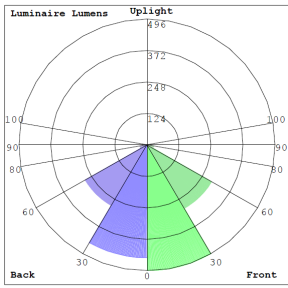

Photometrics: FLDX-SM-15W-BK

BUG Rating: B1-U0-G0