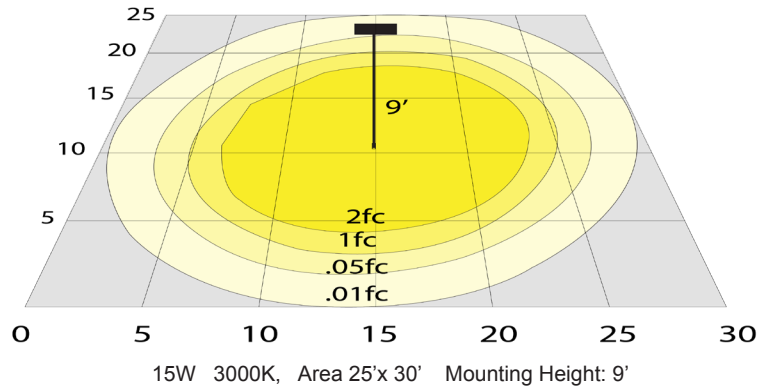

### Lighting:

- Lens Type: Plaid Tempered Glass + Aluminum Reflectors
- Total Lumens: 1800LM
- Color Temperatures: 3000K/4000K/5000K
- Color Rendering Index: CRI ≥ 80
- Beam Angle: 60°
- Lifespan: 70,000 Hrs.

## Other Views:

Side View

Front View

Back View